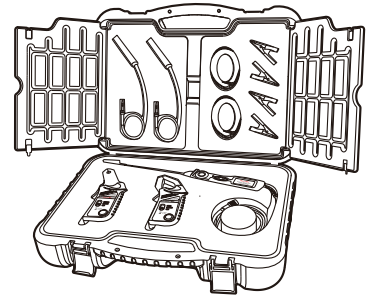

AUTEL®

Web: www.autel.com

Email: sales@autel.com

Oscilloscope Accessory Kit

Packing List

65A AC/DC Current Clamp		65A AC/DC Current Clamp User Manual	
650A AC/DC Current Clamp		650A AC/DC Current Clamp User Manual	
Coil On Plug (COP) Probe		Coil On Plug (COP) Probe User Manual	
HT Extension Lead 2 PCS		Packing List	
Battery Clip 2x2 PCS		Carrying Case 504x360x133mm	