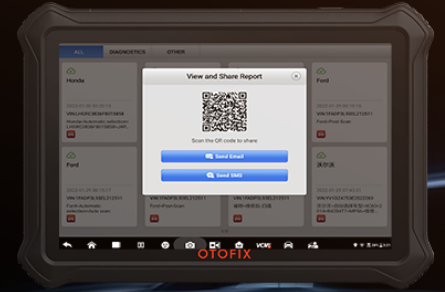

REPORT MANAGEMENT V1.2 UPDATE

AUTEL[®]

**Devices such as MaxiBAS BT608
and MaxiTPMS ITS600 with a 5-inch vertical screen**

【Version:V1.2】

Report management will support:

1. Diagnostic reports of 5-inch diagnostic devices including MaxiTPMS ITS600 and MaxiBAS BT608 are able to be uploaded to the cloud.
2. TPMS reports of MaxiTPMS ITS600 are able to be uploaded to the cloud.

Optimizes interactive functions:

1. Adds report overwriting prompt for report saving.
2. Adds report deletion prompt for data overwriting.

TEL: 1.855.288.3587 | WEB: AUTEL.COM
EMAIL: USSUPPORT@AUTEL.COM
FOLLOW US @AUTELTOOLS
©2021 Autel U.S. Inc., All Rights Reserved