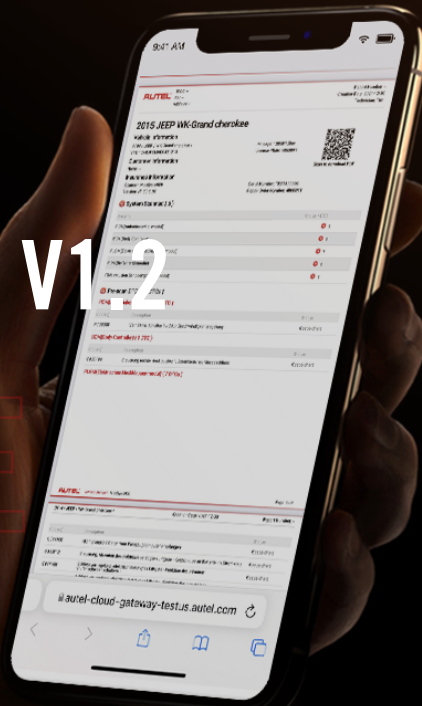

REPORT MANAGEMENT V1.2 UPDATE

AUTEL[®]

**Devices such as MaxiBAS BT608
and MaxiTPMS ITS600 with a 5-inch vertical screen**

【Version:V1.2】

Report management will support:

1. Diagnostic reports of 5-inch diagnostic devices including MaxiTPMS ITS600 and MaxiBAS BT608 are able to be uploaded to the cloud.
2. TPMS reports of MaxiTPMS ITS600 are able to be uploaded to the cloud.

Optimizes interactive functions:

1. Adds report overwriting prompt for report saving.
2. Adds report deletion prompt for data overwriting.

TEL: 1.855.288.3587 | WEB: AUTEL.COM
EMAIL: USSUPPORT@AUTEL.COM
FOLLOW US @AUTELTOOLS
©2021 Autel U.S. Inc., All Rights Reserved