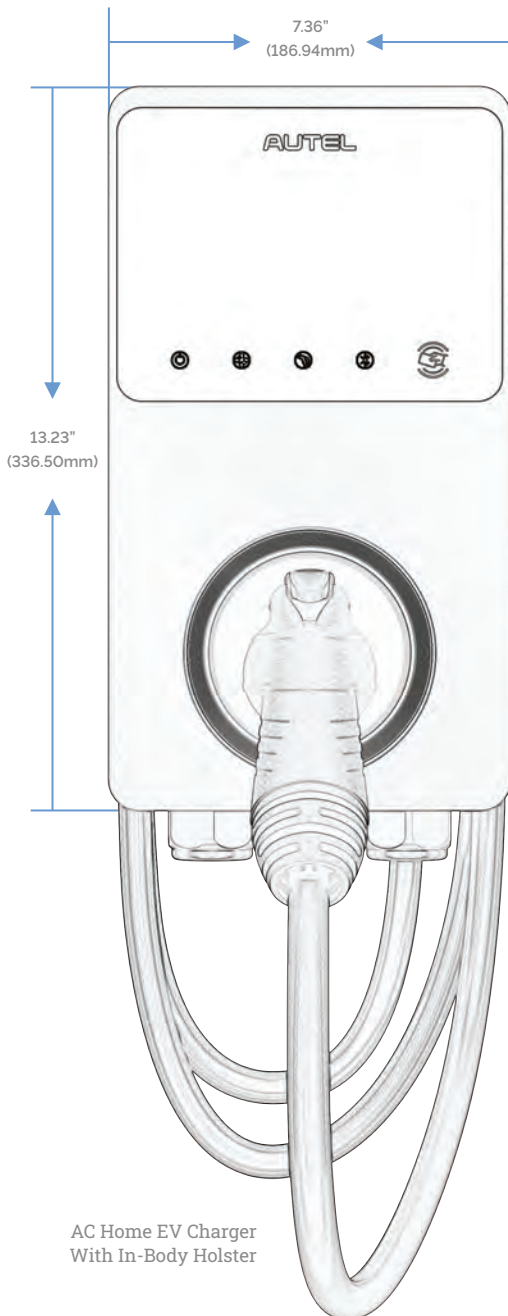

MAXICHARGER™ ACHOME

LEVEL 2 ELECTRIC VEHICLE CHARGER SPECIFICATIONS

AC Home EV Charger
With Separate Holster

AC Home EV Charger
With In-Body Holster

AUTEL[®] MAXICHARGER[™]
ACHOME
 LEVEL 2 ELECTRIC VEHICLE CHARGER

SPECIFICATIONS

POWER

INPUT/OUTPUT POWER RATING & CURRENT	9.6kW (240V AC*40A) Or 12kW (240V AC*50A) Output Amperage Adjustable Via Mobile App, From 6A To 40A Or 50A
INPUT/OUTPUT VOLTAGE	208V±15%; 240V±15%, 60Hz
NETWORK TYPE	L1/N+PE, L1/L2/PE
CONNECTOR TYPE	SAE J1772, 25' (7.5m)
GROUND FAULT DETECTION	20mA CCID
PROTECTION	Overcurrent, Overvoltage, Undervoltage, Integrated Surge Protection
POWER MEASUREMENT ACCURACY	+/- 1.0% From 1% To Full Scale
POWER CORD	NEMA 6-50 / NEMA 14-50 / Hardwired

OPERATIONAL RATINGS

ENCLOSURE RATING	NEMA 4
OPERATING TEMPERATURE RANGE	-40°F ~+131°F (-40°C ~+55°C)
STORAGE TEMPERATURE RANGE	-40°F ~+185°F (-40°C ~+85 °C)
MOUNTING	Wall Or Floor Using A Pedestal
DIMENSIONS (H*W*D)	13"x7"x3" (336x187x85mm)
WEIGHT TOTAL (INCLUDES CHARGER, GABLE, GUN & HOLSTER)	Ranges Between 13lbs. (5.9 kg) - 15.9 lbs. (7.2 kg) Based On Model