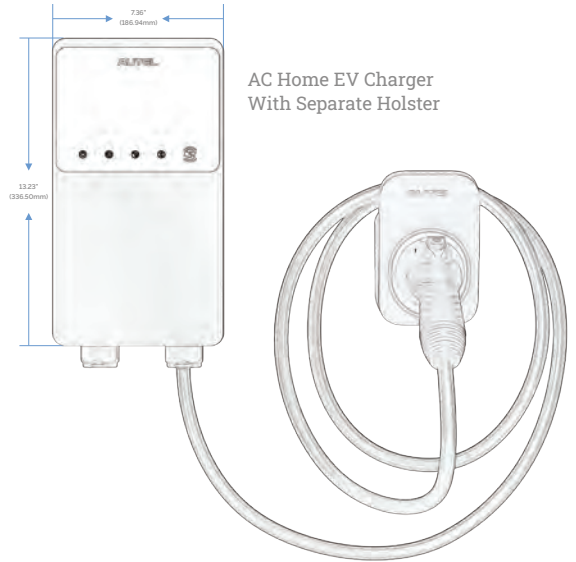

MAXICHARGER™ ACHOME

LEVEL 2 ELECTRIC VEHICLE CHARGER SPECIFICATIONS

AC Home EV Charger
With Separate Holster

AC Home EV Charger
With In-Body Holster

AUTEL[®] MAXICHARGER[™]
ACHOME
 LEVEL 2 ELECTRIC VEHICLE CHARGER

SPECIFICATIONS

POWER

INPUT/OUTPUT POWER RATING & CURRENT	9.6kW (240V AC*40A) Or 12kW (240V AC*50A) Output Amperage Adjustable Via Mobile App, From 6A To 40A Or 50A
INPUT/OUTPUT VOLTAGE	208V±15%; 240V±15%, 60Hz
NETWORK TYPE	L1/N+PE, L1/L2/PE
CONNECTOR TYPE	SAE J1772, 25' (7.5m)
GROUND FAULT DETECTION	20mA CCID
PROTECTION	Overcurrent, Overvoltage, Undervoltage, Integrated Surge Protection
POWER MEASUREMENT ACCURACY	+/- 1.0% From 1% To Full Scale
POWER CORD	NEMA 6-50 / NEMA 14-50 / Hardwired

OPERATIONAL RATINGS

ENCLOSURE RATING	NEMA 4
OPERATING TEMPERATURE RANGE	-40°F ~+131°F (-40°C ~+55°C)
STORAGE TEMPERATURE RANGE	-40°F ~+185°F (-40°C ~+85 °C)
MOUNTING	Wall Or Floor Using A Pedestal
DIMENSIONS (H*W*D)	13"x7"x3" (336x187x85mm)
WEIGHT TOTAL (INCLUDES CHARGER, GABLE, GUN & HOLSTER)	Ranges Between 13lbs. (5.9 kg) - 15.9 lbs. (7.2 kg) Based On Model