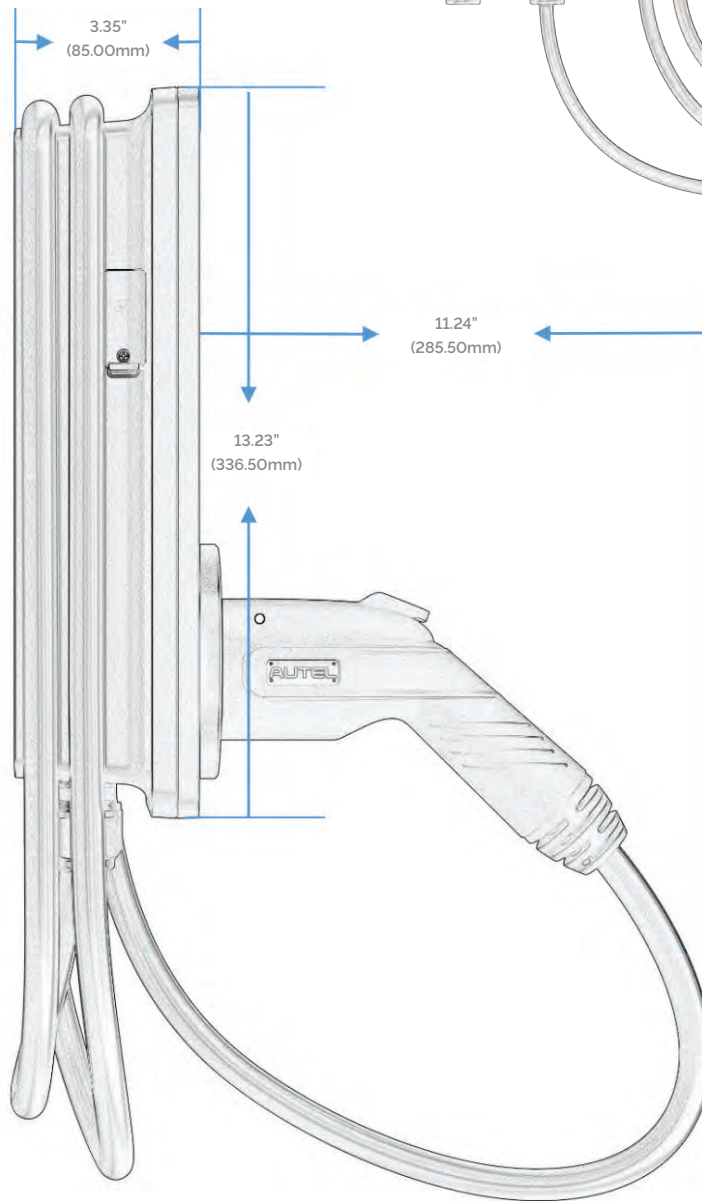

MAXICHARGER™ ACHOME

LEVEL 2 ELECTRIC VEHICLE CHARGER SPECIFICATIONS