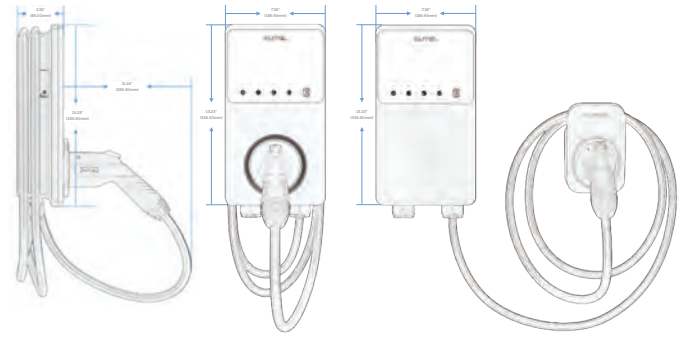

MAXICHARGER™ ACHOME

LEVEL 2 ELECTRIC VEHICLE CHARGER SPECIFICATIONS

AC Home EV Charger
With Separate Holster

AC Home EV Charger
With In-Body Holster

AUTEL[®] MAXICHARGER[™]
ACHOME
 LEVEL 2 ELECTRIC VEHICLE CHARGER

SPECIFICATIONS

POWER

INPUT/OUTPUT POWER RATING & CURRENT	9.6kW (240V AC*40A) Or 12kW (240V AC*50A) Output Amperage Adjustable Via Mobile App, From 6A To 40A Or 50A
INPUT/OUTPUT VOLTAGE	208V±15%; 240V±15%, 60Hz
NETWORK TYPE	L1/N+PE, L1/L2/PE
CONNECTOR TYPE	SAE J1772, 25' (7.5m)
GROUND FAULT DETECTION	20mA CCID
PROTECTION	Overcurrent, Overvoltage, Undervoltage, Integrated Surge Protection
POWER MEASUREMENT ACCURACY	+/- 1.0% From 1% To Full Scale
POWER CORD	NEMA 6-50 / NEMA 14-50 / Hardwired

OPERATIONAL RATINGS

ENCLOSURE RATING	NEMA 4
OPERATING TEMPERATURE RANGE	-40°F ~+131°F (-40°C ~+55°C)
STORAGE TEMPERATURE RANGE	-40°F ~+185°F (-40°C ~+85 °C)
MOUNTING	Wall Or Floor Using A Pedestal
DIMENSIONS (H*W*D)	13"x7"x3" (336x187x85mm)
WEIGHT TOTAL (INCLUDES CHARGER, GABLE, GUN & HOLSTER)	Ranges Between 13lbs. (5.9 kg) - 15.9 lbs. (7.2 kg) Based On Model