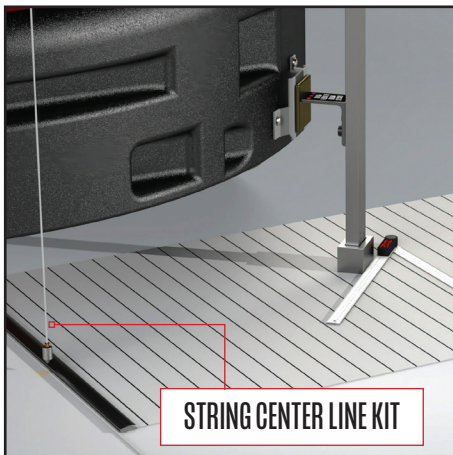

# ADAS BLINDSPOT AIMING TOOL

BLINDSPOT HORIZONTAL AND VERTICAL MEASURING TOOL

## FEATURES & BENEFITS

- Ensure correct angle alignments for successful calibrations
- **After collision repair, use kit to realign brackets/sensors to factory specifications**
- Kit includes: measuring mat, Digital Angle Guide, Digital Protractor, Vertical plumb bob, String center line kit
- Includes protective case and web-based lookup of specific OE-Blindspot sensor angles by year, make and model
- Easy to setup and use • Includes free technical support • Covered by one-year limited warranty