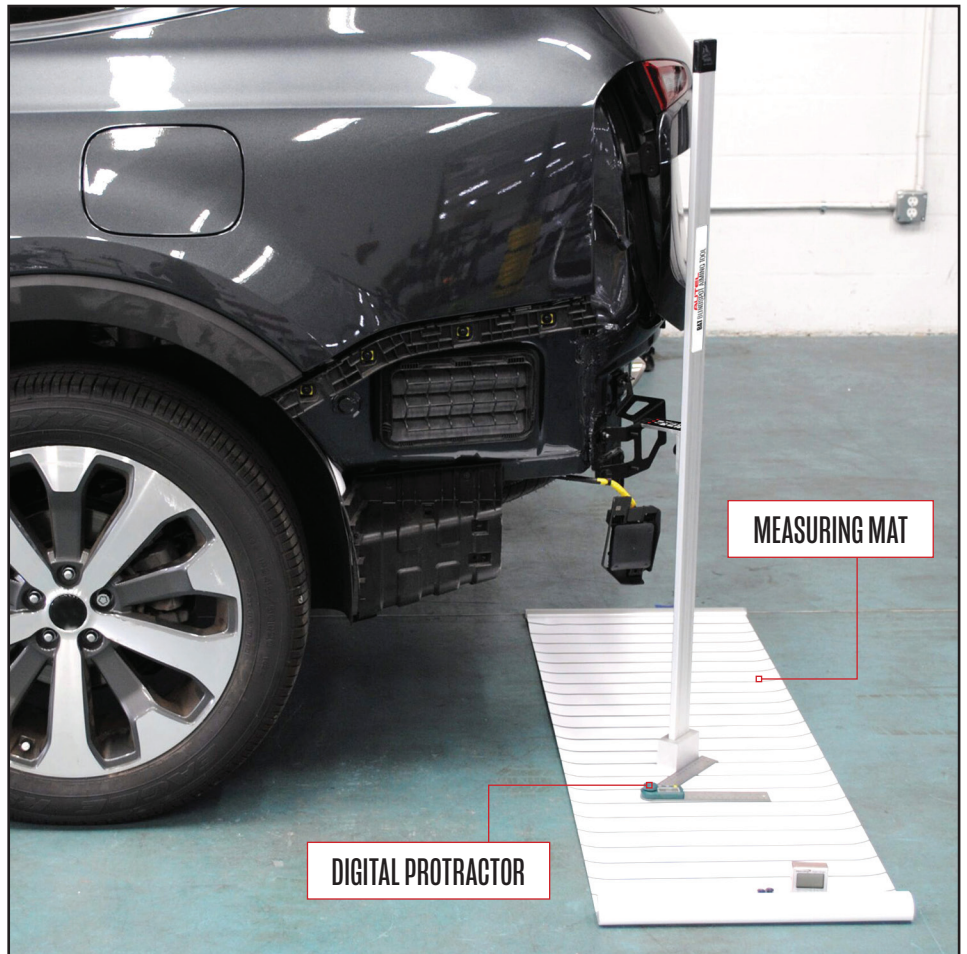

# ADAS BLINDSPOT AIMING TOOL

BLINDSPOT HORIZONTAL AND VERTICAL MEASURING TOOL

## FEATURES & BENEFITS

- Ensure correct angle alignments for successful calibrations
- **After collision repair, use kit to realign brackets/sensors to factory specifications**
- Kit includes: measuring mat, Digital Angle Guide, Digital Protractor, Vertical plumb bob, String center line kit
- Includes protective case and web-based lookup of specific OE-Blindspot sensor angles by year, make and model
- Easy to setup and use • Includes free technical support • Covered by one-year limited warranty