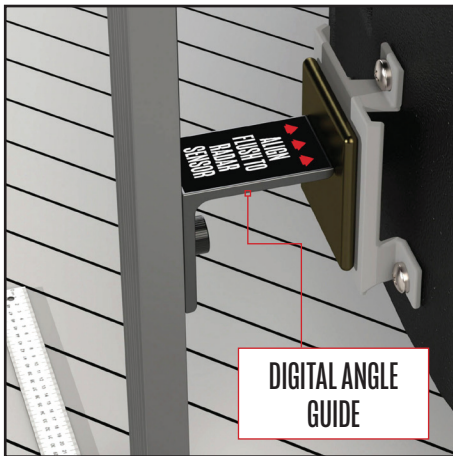

# ADAS BLINDSPOT AIMING TOOL

BLINDSPOT HORIZONTAL AND VERTICAL MEASURING TOOL

## FEATURES & BENEFITS

- Ensure correct angle alignments for successful calibrations
- **After collision repair, use kit to realign brackets/sensors to factory specifications**
- Kit includes: measuring mat, Digital Angle Guide, Digital Protractor, Vertical plumb bob, String center line kit
- Includes protective case and web-based lookup of specific OE-Blindspot sensor angles by year, make and model
- Easy to setup and use • Includes free technical support • Covered by one-year limited warranty