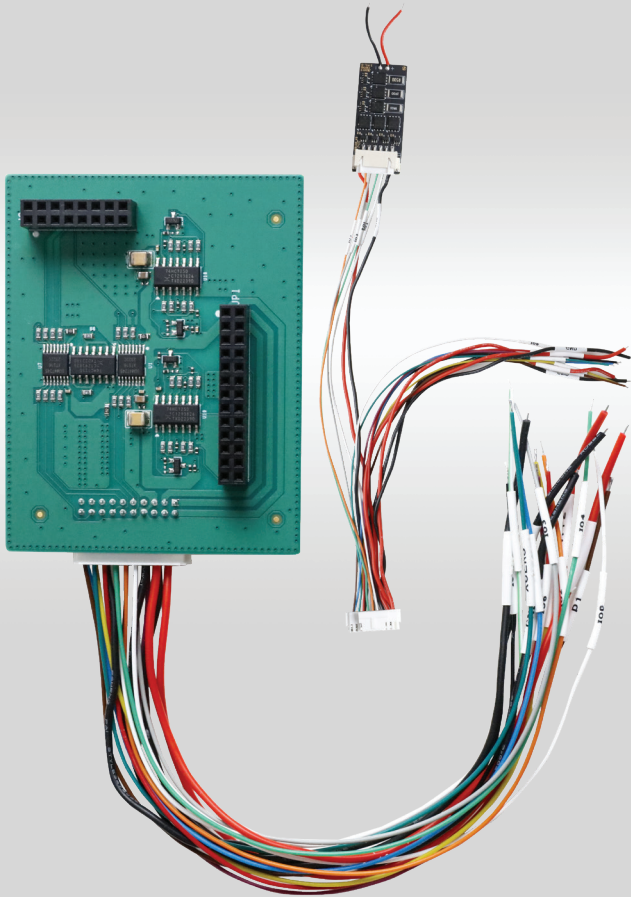

AUTEL MAXIIM

APB131 ADAPTER

**READ AND ADD KEYS FOR MQB-V850
AND RH850 DASHBOARDS**

**COMPATIBLE WITH APPLICABLE AUDI/
VW, AND NISSAN**

Use with Autel MaxiIM IM508, IM508S, IM608PRO or IM608PROII & XP400PRO.

SUPPORTED VEHICLES:

- **Volkswagen/Audi: Add Keys** on Golf (2013-2021), Jetta (2018-2021), Passat (2015-2021), Tiguan (2018-2021), and Touareg (2010-2018); Audi A3 (2021), A4 (2008-2016), A5 2008-2016), A8 (2010), Q5 (2009-2017)
- **Nissan: Add Keys/All Keys Lost** on Sentra (B18) 2022, Rogue (T33) 2021, Juke (F16) 2012 and newer, and Pathfinder (R53) 2022-2023

SUPPORTED CHIP MODELS:

- **Volkswagen/Audi:** D70F3524, D70F3525, D70F3526, D70F3529, D70F3532, D70F3535, D70F3537, D70F3426, D70F3381, D70F3382, D70F3634, D70F3635, R7F701401, R7F701402
- **Nissan:** R7F701025, R7F701019