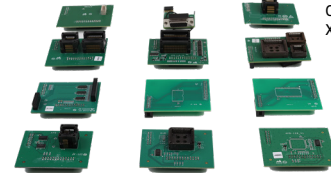

IMKPA

COMPATIBLE WITH
XP400 PRO

EXPANDED KEY PROGRAMMING ACCESSORIES

- Supports over 10 key unlock types
- BMW EWS3 key learning
- Mercedes-Benz NEC key learning
- Mercedes-Benz ESL_W209 read/write/erase
- Compatible with IM508, IM508S, IM608 PRO, IM608PROII (XP400 PRO required)
- Includes 1-Year Warranty