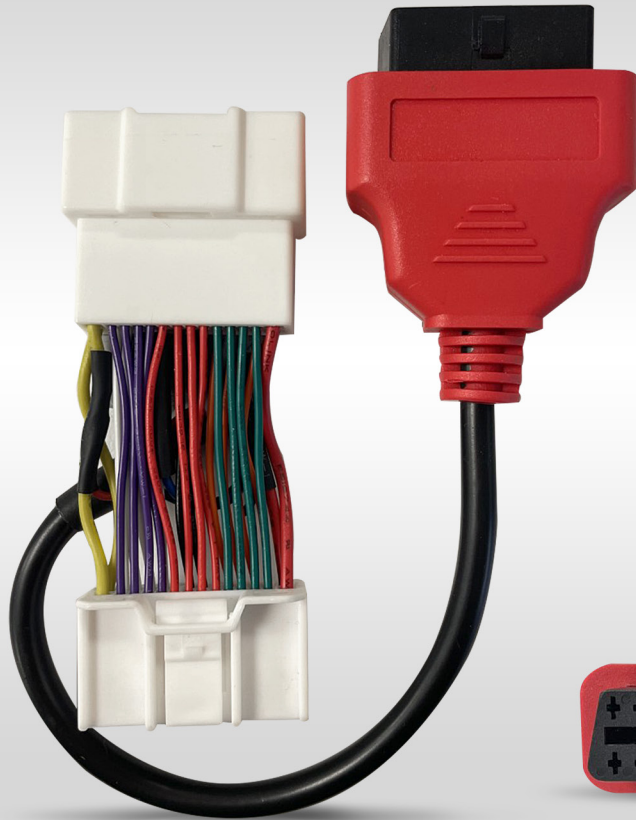

AUTEL MAXISYS

TESKIT3Y CABLE

COMPATIBLE WITH TESLA 3 & TESLA Y

TESKIT3Y CABLE DIAGNOSTIC ADAPTER

Diagnose Tesla 3 and Y models with this compatible diagnostics adapter. Use the TESKIT3Y and any Ultra series tablet* to read and erase codes and view Live Data on 12 Tesla 3 and Y vehicle systems. The adapter kit includes an instruction sheet on connecting the adapter to the vehicle.

TESKIT3Y CABLE FEATURES

- Diagnostics adapter for Tesla 3 and Y models
- Compatible with Autel Ultra series tablets
- Connect to vehicle and Autel VCI to read live data on 12 systems
- Enables the ability to read and erase codes on Tesla 3 & Y models
- Connection instructions included
- One Year Limited Warranty