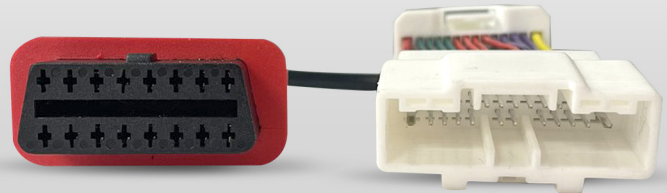

AUTEL MAXISYS

TESKIT3Y CABLE

COMPATIBLE WITH TESLA 3 & TESLA Y

TESKIT3Y CABLE DIAGNOSTIC ADAPTER

Diagnose Tesla 3 and Y models with this compatible diagnostics adapter. Use the TESKIT3Y and any Ultra series tablet* to read and erase codes and view Live Data on 12 Tesla 3 and Y vehicle systems. The adapter kit includes an instruction sheet on connecting the adapter to the vehicle.

TESKIT3Y CABLE FEATURES

- Diagnostics adapter for Tesla 3 and Y models
- Compatible with Autel Ultra series tablets
- Connect to vehicle and Autel VCI to read live data on 12 systems
- Enables the ability to read and erase codes on Tesla 3 & Y models
- Connection instructions included
- One Year Limited Warranty